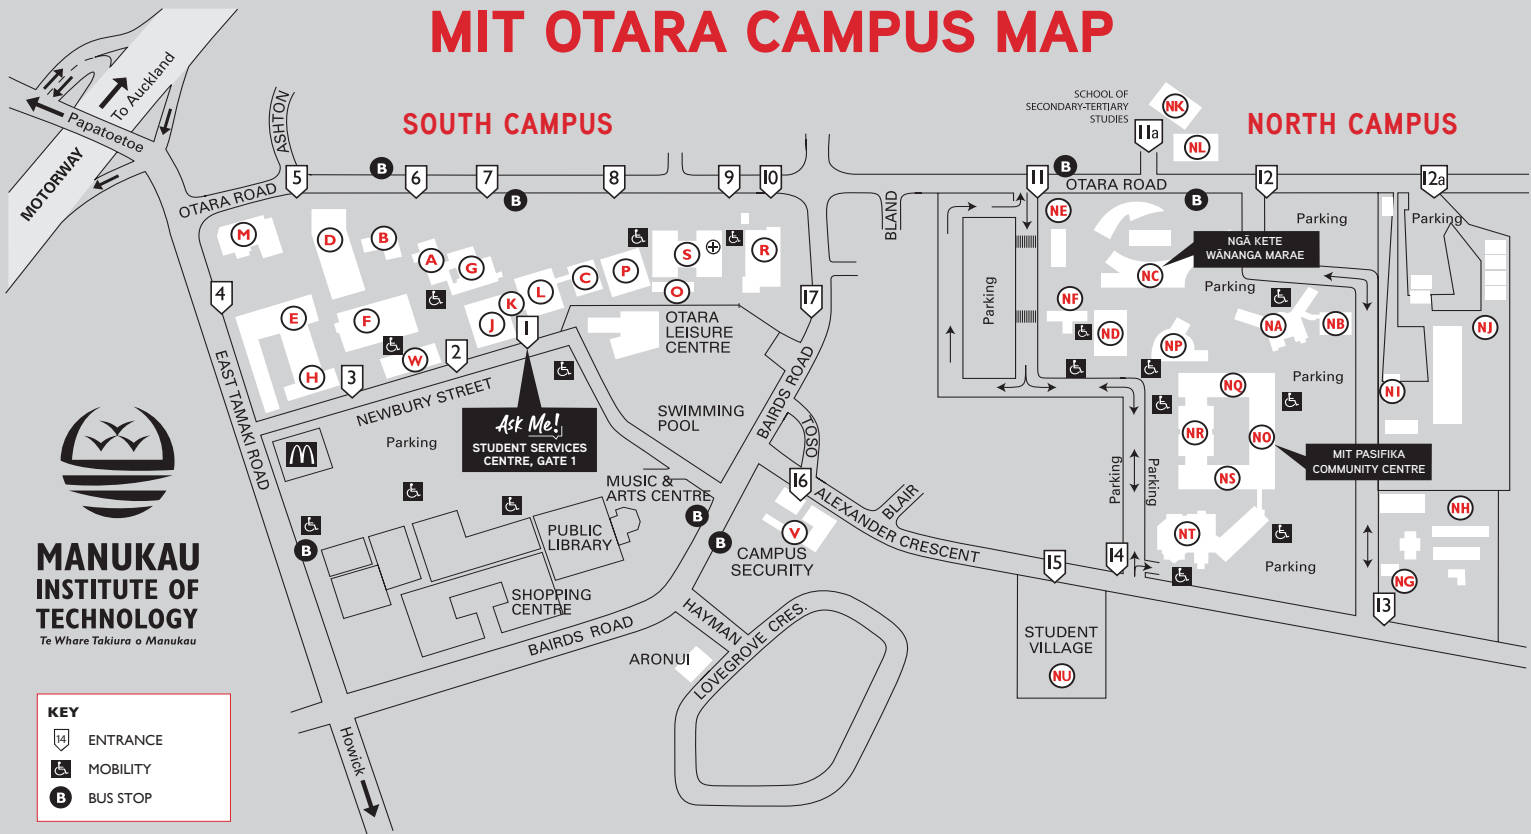

MIT OTARA CAMPUS MAP

KEY	
	ENTRANCE
	MOBILITY
	BUS STOP

SOUTH CAMPUS

MIT Otara
Ask Me! Student Services Centre,
Gate 1, Newbury Street,
Otara, Manukau, Auckland
0800 62 62 52
enquiries@manukau.ac.nz
manukau.ac.nz

Academic Records	JKL
Academic Registry	JKL
Bake MIT Shop	M
Baking and Patisserie - Administration in NT	M
Bus cards and bus timetables	O
Cafeteria	G
Campus Security	V
Chaplain	JKL
Copy Print Centre	O
Disability Support	JKL
Engagement and Advocacy	JKL
Engineering and Trades (includes ITO, Customised, Short, Block and Evening Courses)	P
Fabrication, Refrigeration, Welding - Administration in D Block	F
Finance	C
Future Learning Programmes - Administration	JKL
Information and Application Centre	JKL
Learning Support Centre (Level 3, MIT Library)	S
Māori Student Support	JKL
Main Reception	JKL
MIT Hair Salon	JKL
MIT International Centre	B

MIT LOCATIONS

MIT MANUKAU
 School of Business, School of Digital Technology, Logistics, School of Nursing, School of Health and Counselling
 Cnr Davies and Manukau Station Road, Manukau

NEW ZEALAND MARITIME SCHOOL
 Level 3,
 2 Commerce Street,
 Auckland CBD

MIT MANGERE
 Plumbing & Gasfitting,
 9B Mahunga Drive,
 Mangere

KO AWATEA
 Nursing Learning Hub
 Middlemore Hospital, Hospital Road,
 Otahuhu, Auckland

MIT MAHURANGI
 11 Glenmore Drive,
 Warkworth