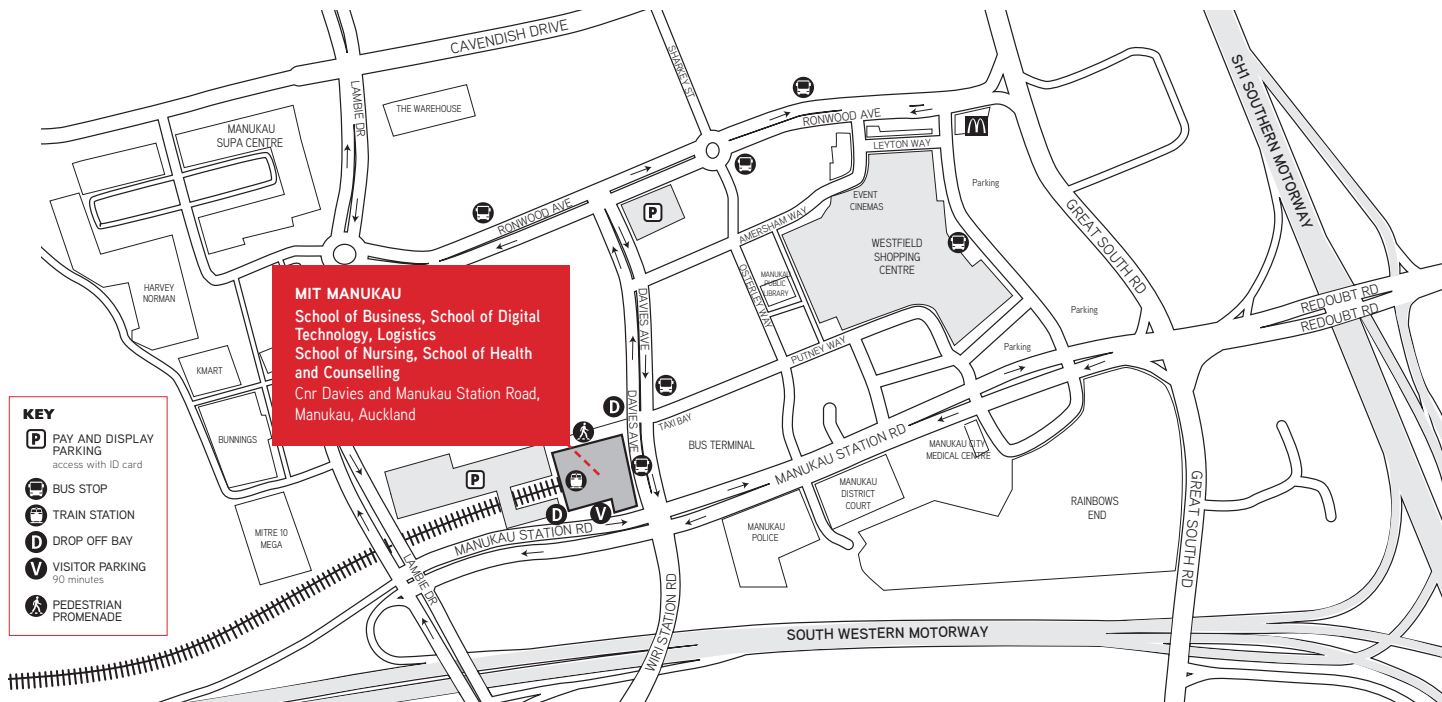

# MIT MANUKAU MAP

**MIT MANUKAU**  
 School of Business, School of Digital  
 Technology, Logistics  
 School of Nursing, School of Health  
 and Counselling  
 Cnr Davies and Manukau Station Road,  
 Manukau, Auckland

- KEY**
- PAY AND DISPLAY PARKING  
access with ID card
  - BUS STOP
  - TRAIN STATION
  - DROP OFF BAY
  - VISITOR PARKING  
90 minutes
  - PEDESTRIAN PROMENADE