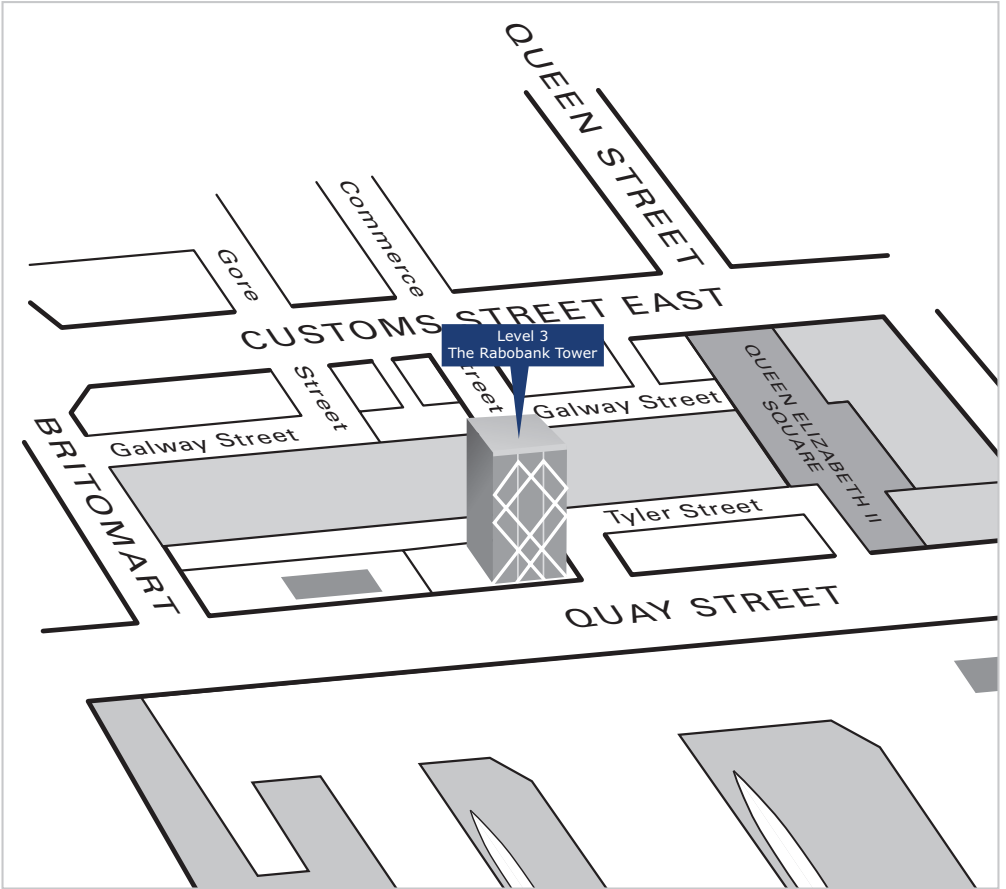

# New Zealand Maritime School

The Rabobank Tower, Level 3, 2 Commerce Street,  
(Corner of Commerce and Quay Streets)  
Auckland CBD, New Zealand

[nzmaritime.com](http://nzmaritime.com) | 0800 744 722

NEW ZEALAND  
MARITIME SCHOOL  
MANUKAU INSTITUTE  
OF TECHNOLOGY